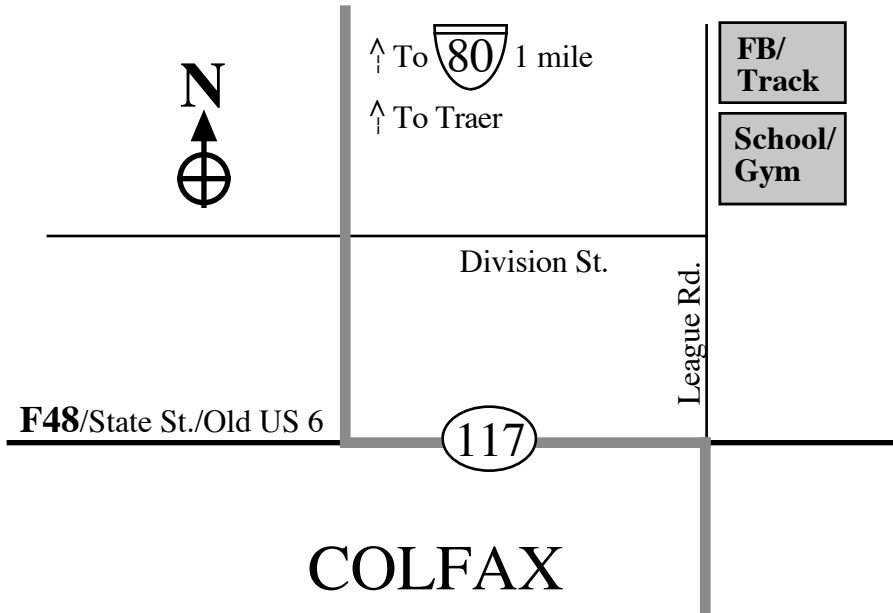

## **HS/JH FB, VB, BB, WR, CC, BA, SB, TR**

All are at Colfax. Directions: US 63 S (20), US 30 W (23), IA 330 SW (20), IA 117 S (11) - 74 miles. Turn left (east) on Division Street, take Division to the T intersection, and turn left.

## **HS FB**

Grand View Christian plays football games at Saydel High School. Route: US 63 S (20), US 30 W (23), IA 330/US 65 SW (34), I-80 W (6), US 69 N (0.5), NE 54th Ave W (0.5) - 84 miles. Exit the interstate heading north, turn left on Northeast 54th Street, then turn right on NE 7th Street when you see the Saydel High School sign.

(Grand View Christian School is at the corner of NE 46th Avenue and NE 29th Street. To get there, take the diagonal [Hubbell Avenue] through Altoona and turn right/west on NE 46th/Broadway.)